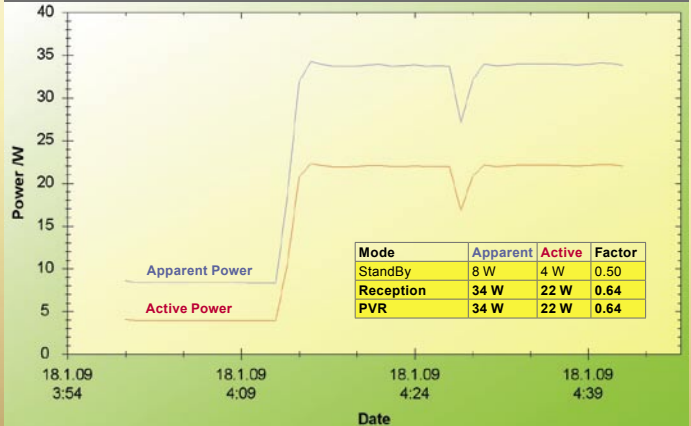

ENERGY DIAGRAM