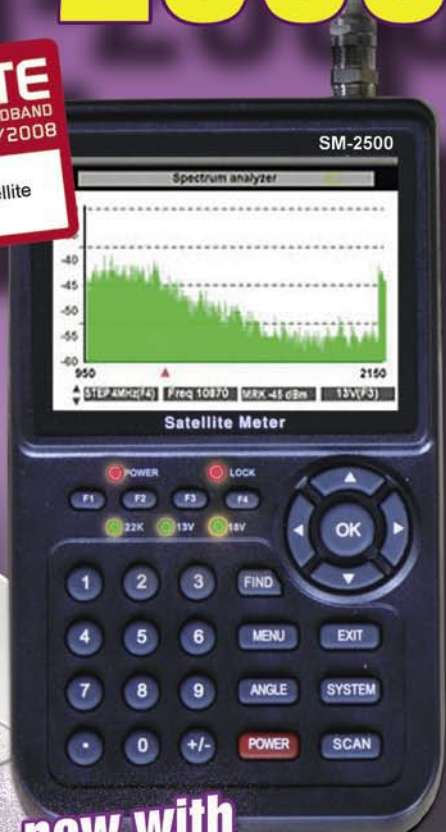

Trimax SM-2500

**TELE SATELLITE
AWARD** & BROADBAND
06-07/2008

TRIMAX SM2200
An ideal tool for any satellite
system installer

NEW - now with
"Spectrum Analyzer"

$499us
Direct Sales Price

Payment by PayPal, Visa, MC

Order HERE:
www.easytrimaxmeters.com
phone: 1.204.661.EASY
email: trimaxmeters@mts.net