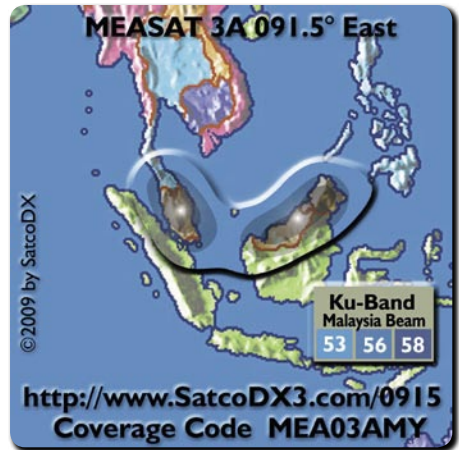

MEASAT 3A
June 2009

MEASAT 3A has been designed to be co-located with MEASAT 3 at 91.5 EAST. The satellite will provide 12 high-powered C-band transponders providing coverage across a region bounded by Africa and Eastern Europe in the West, through to Japan and Australia in the East, and 12 high-powered Ku band transponders for DTH in Malaysia and Indonesia over a 15 year minimum service life. This satellite will be launched by a Zenith 3.