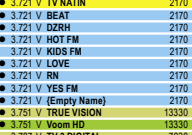

MEASAT3CG
MEASAT 3 091.5° East