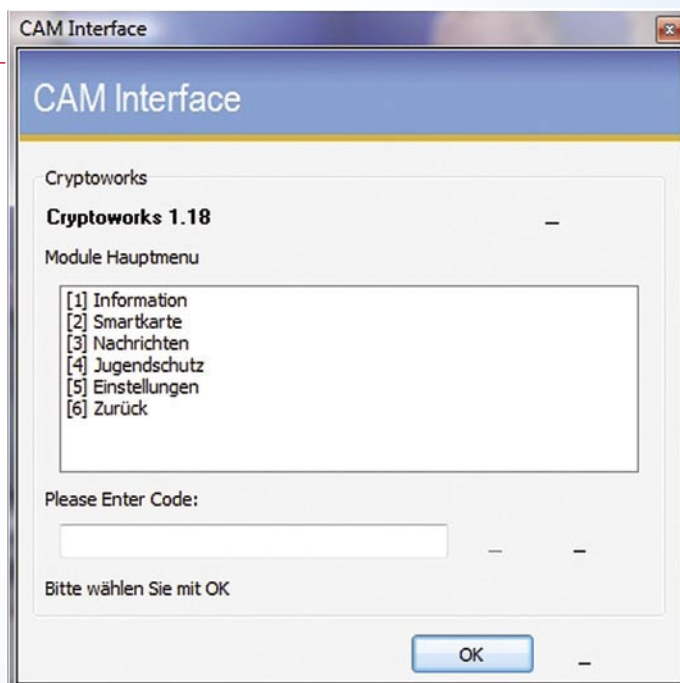

Once the installation process is finished the software is ready to perform its first channel scan. The FireDTV Viewer comes with a pre-stored list of 153 European, Asian and American satellite positions which is quite up-to-date and well sorted. Any required LOF can be used which means that the good old C band is supported just as well as signals from the exotic S band.

DiSEqC 1.0, 1.2 and 1.3 are available if your set-up includes more than one LNB and make the software compatible with small dual-feed antennas as well as motorised dishes. Only those relying on DiSEqC 1.1 (frequently used in combination with multi-focus antennas) are left standing in the rain, as the software currently is unable to work with such systems. In the end, however, the manufacturer would be able to rectify this glitch with a simple software update.

The pre-stored transponder list allows performing a channel scan either across the full frequency range of a satellite or for a restricted range. Alternatively, a single transponder can be chosen for a scan as well. Each scan result is saved separately with an individual time stamp by the software and it is even

CI menu |