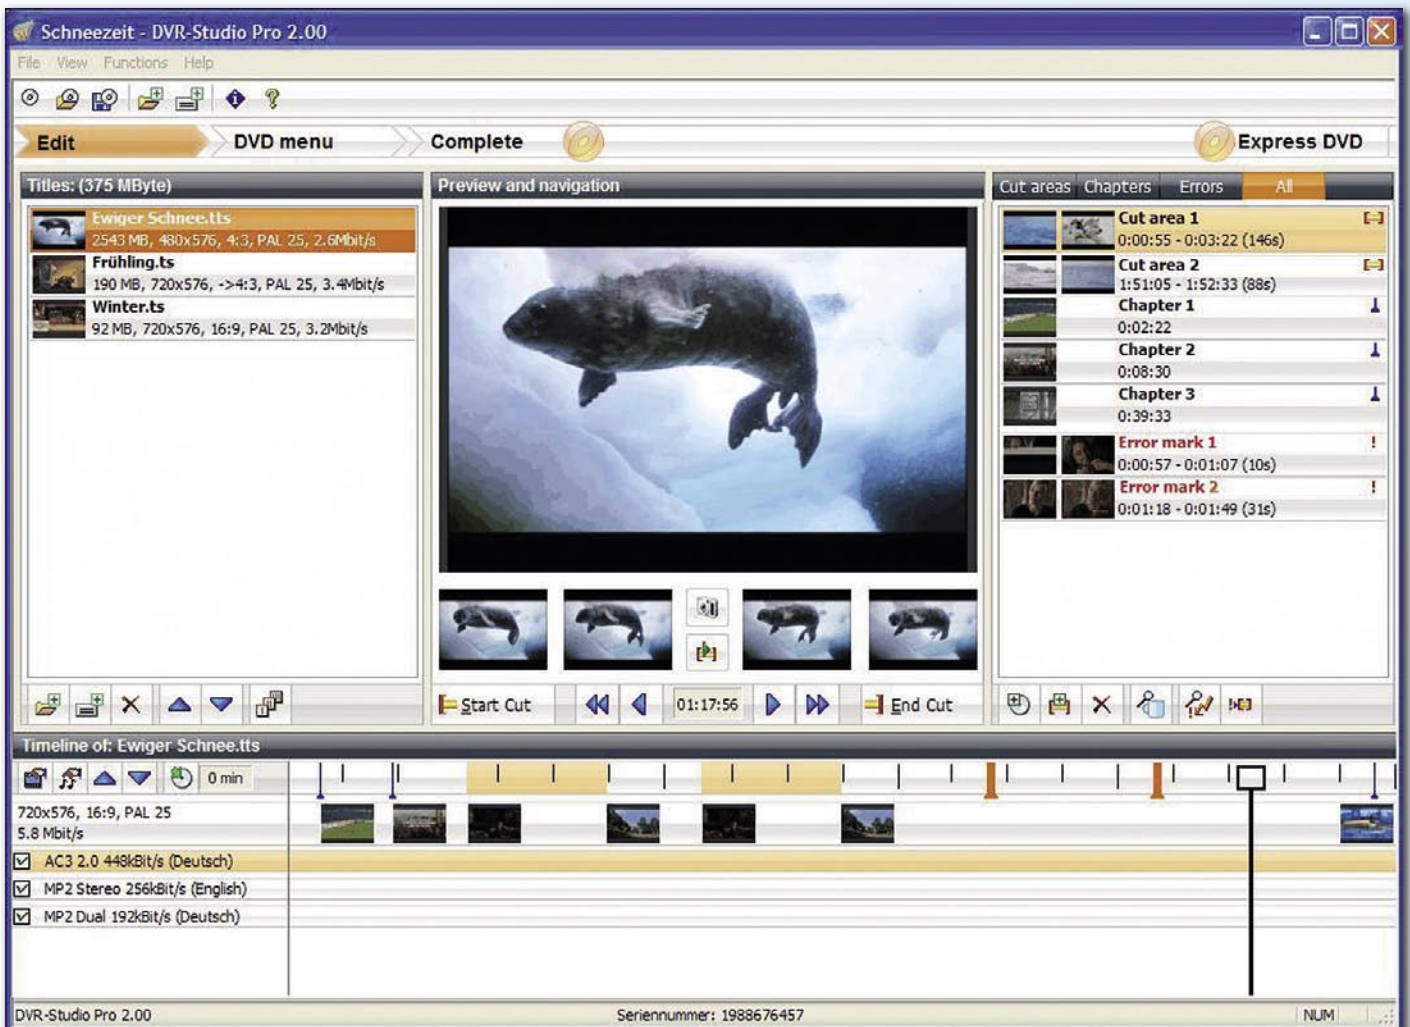

DVR Studio Pro 2 takes care of every step from de-multiplexing to burning