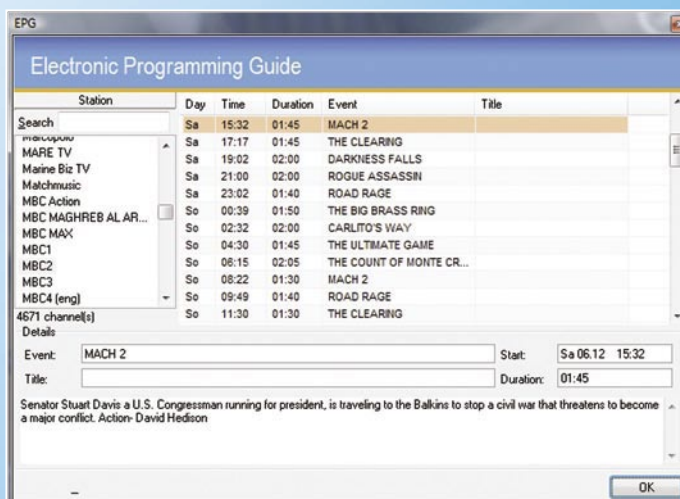

Extended EPG |

possible to decide whether the result should be added to an existing list or stored separately. In case you don't use a conditional access module it is of course perfectly possible to restrict any search to free-to-air channels only. We tested the software with

HOTBIRD 13° East with its 100+ transponders and were surprised it took only 4:20 minutes to find more than 1500 TV and radio channels, which is quite an achievement.

Now that the channel list is