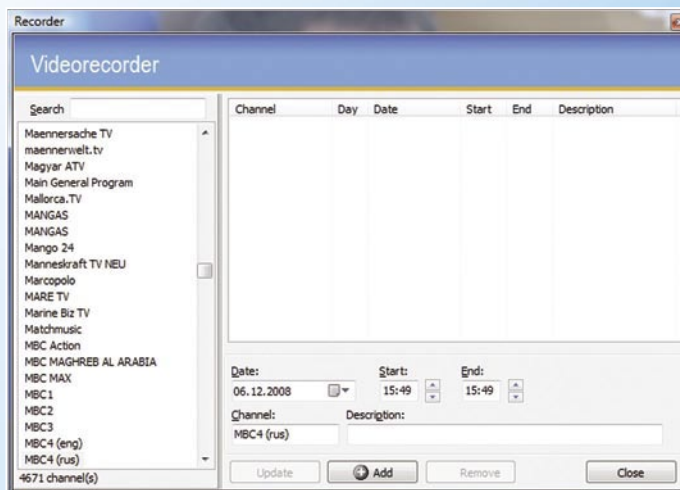

PVR timer function |