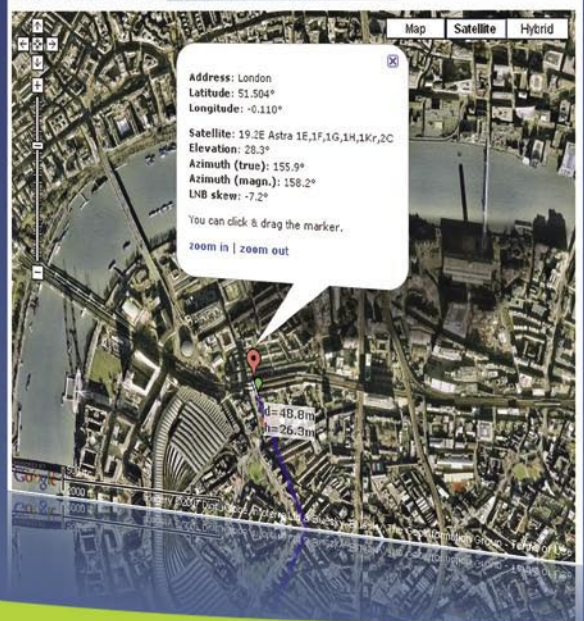

DishPointer.com

See where to point your dish, before you climb on the roof!

DishPointer, the state-of-the-art dish alignment and satellite information tool, is now available for commercial companies as a customised solution, programmed to fit individual needs.

FREE Widget

Add DishPointer Lite to your site - it's free!

TV stations & program providers
Online shops & distributors
Satellite operators
Receiver manufacturers
Professional installers
and many more...

Give your clients and customers easy access to satellite information, hassle-free and straight to the point. For more information, visit www.dishpointer.com.

Satellite Dish Pointer / Alignment Calculator with Google Maps

International location: e.g. streetname, postcode, geocode:

London

Popular Satellites:

- 28.2E Astra 2A-8-0
- 13.0E Hotbird 6,7A,8
- 19.2E Astra 1E,1F,1G,1H,1K,1R,2C
- 42.0E TurkSat 1C, 2A
- 16.0E Eutelsat W2
- 26.0E Badr-2,3,4/Eurobird 2
- 5.0E Sirius 2,3
- 5.0W Atlantic Bird 3
- 7.0W Nilesat 101, 102, Atlantic Bird 4
- 1.0W Intelsat 10-02

All Satellites & Multi-LNB Setups:

References

Powered By **SatcoDX.com**

www.dishpointer.com
info@dishpointer.com

12.284 H Amajd	26480
12.284 H BLITZ	26480
12.284 H go	26480
12.284 H KADLY	26480
12.284 H